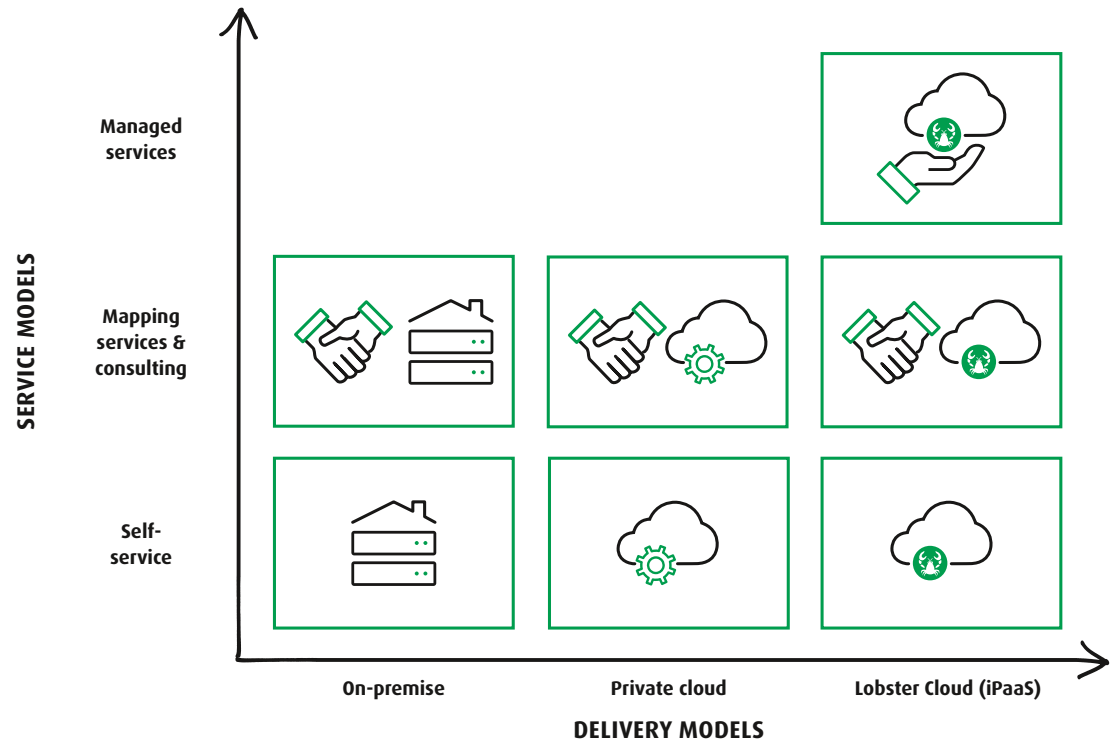

- **No matter when.**

Choose your service and delivery model today. And be adapting it to your requirements by tomorrow. It's that easy.

Unlimited possibilities. Complete security of investment. Easy as pie. See for yourself: